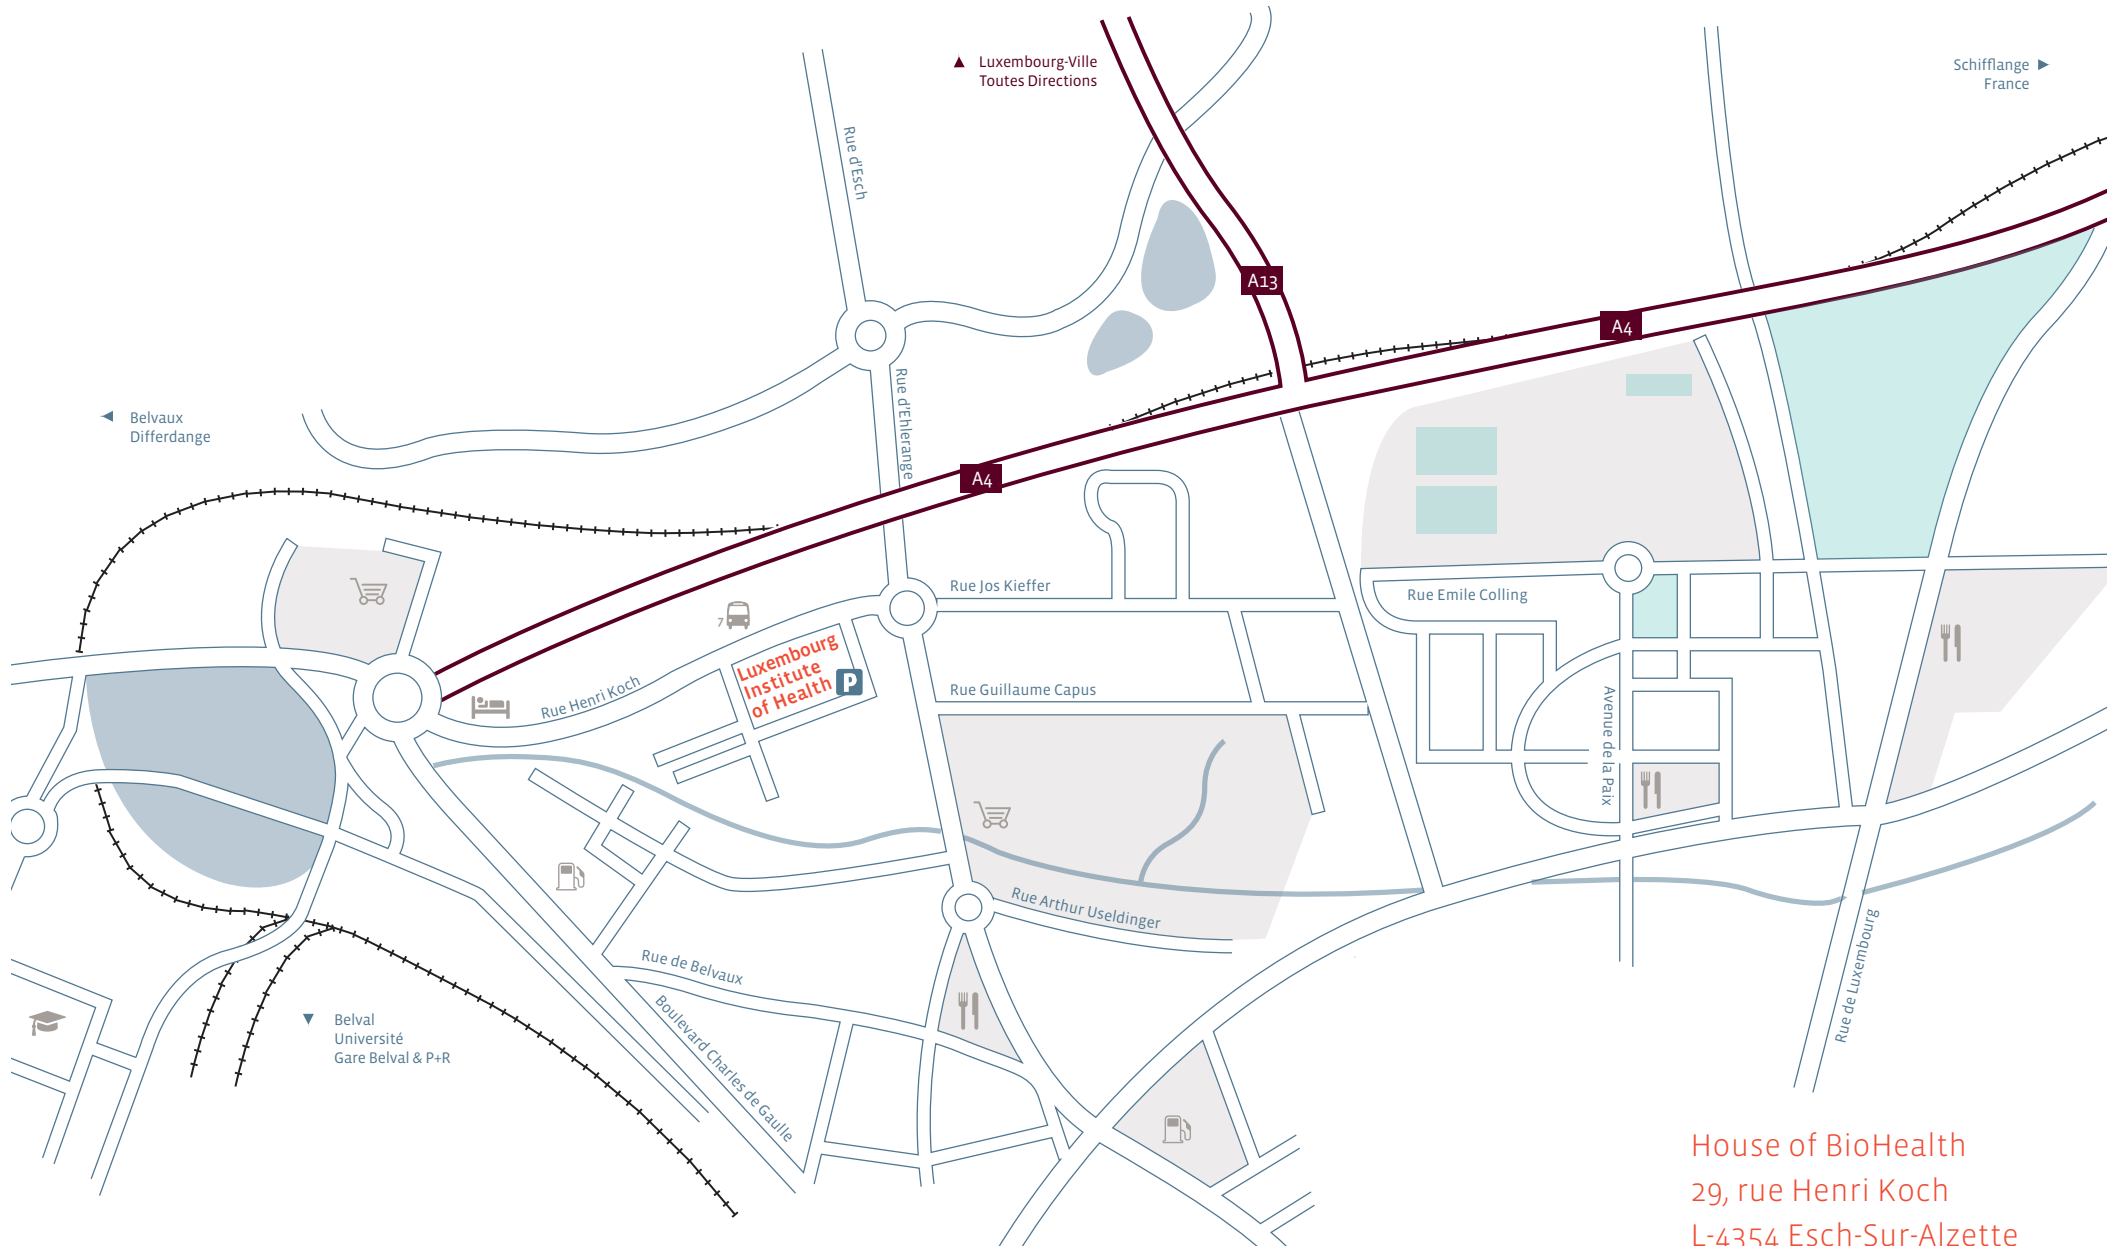

# ACCESS PLAN

## HOUSE OF BIOHEALTH

House of BioHealth  
29, rue Henri Koch  
L-4354 Esch-Sur-Alzette